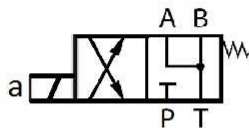

Solenoid valves

Solenoid valve NG6

Solenoid valve NG6 - Spool n° 6A

Page: 1/1

- Electric Connectors** with LED
- 4 Screw Set Included** M5x45
- Operating Pressure**
 - A, B, P: 315 bar
 - T: 160 bar

Part n°	Size	Voltage (V)	Max. flow (l/min)	Max. Press. (bar)
KVNG6-6A-12CC H	NG-6	12 VDC	60	315
KVNG6-6A-24CC H	NG-6	24 VDC	60	315
KVNG6-6A-220CA H	NG-6	220 VAC	60	315