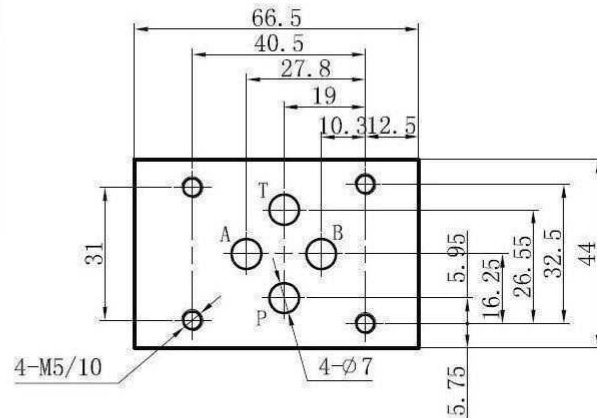

Solenoid valves

Solenoid valve NG6

Solenoid valve NG6 - Spool n° 6A

Page: 1/1

- Electric Connectors** with LED
- 4 Screw Set Included** M5x45
- Operating Pressure**
 - A, B, P: 315 bar
 - T: 160 bar

Part n°	Size	Voltage (V)	Max. flow (l/min)	Max. Press. (bar)
KVNG6-6A-12CC H	NG-6	12 VDC	60	315
KVNG6-6A-24CC H	NG-6	24 VDC	60	315
KVNG6-6A-220CA H	NG-6	220 VAC	60	315